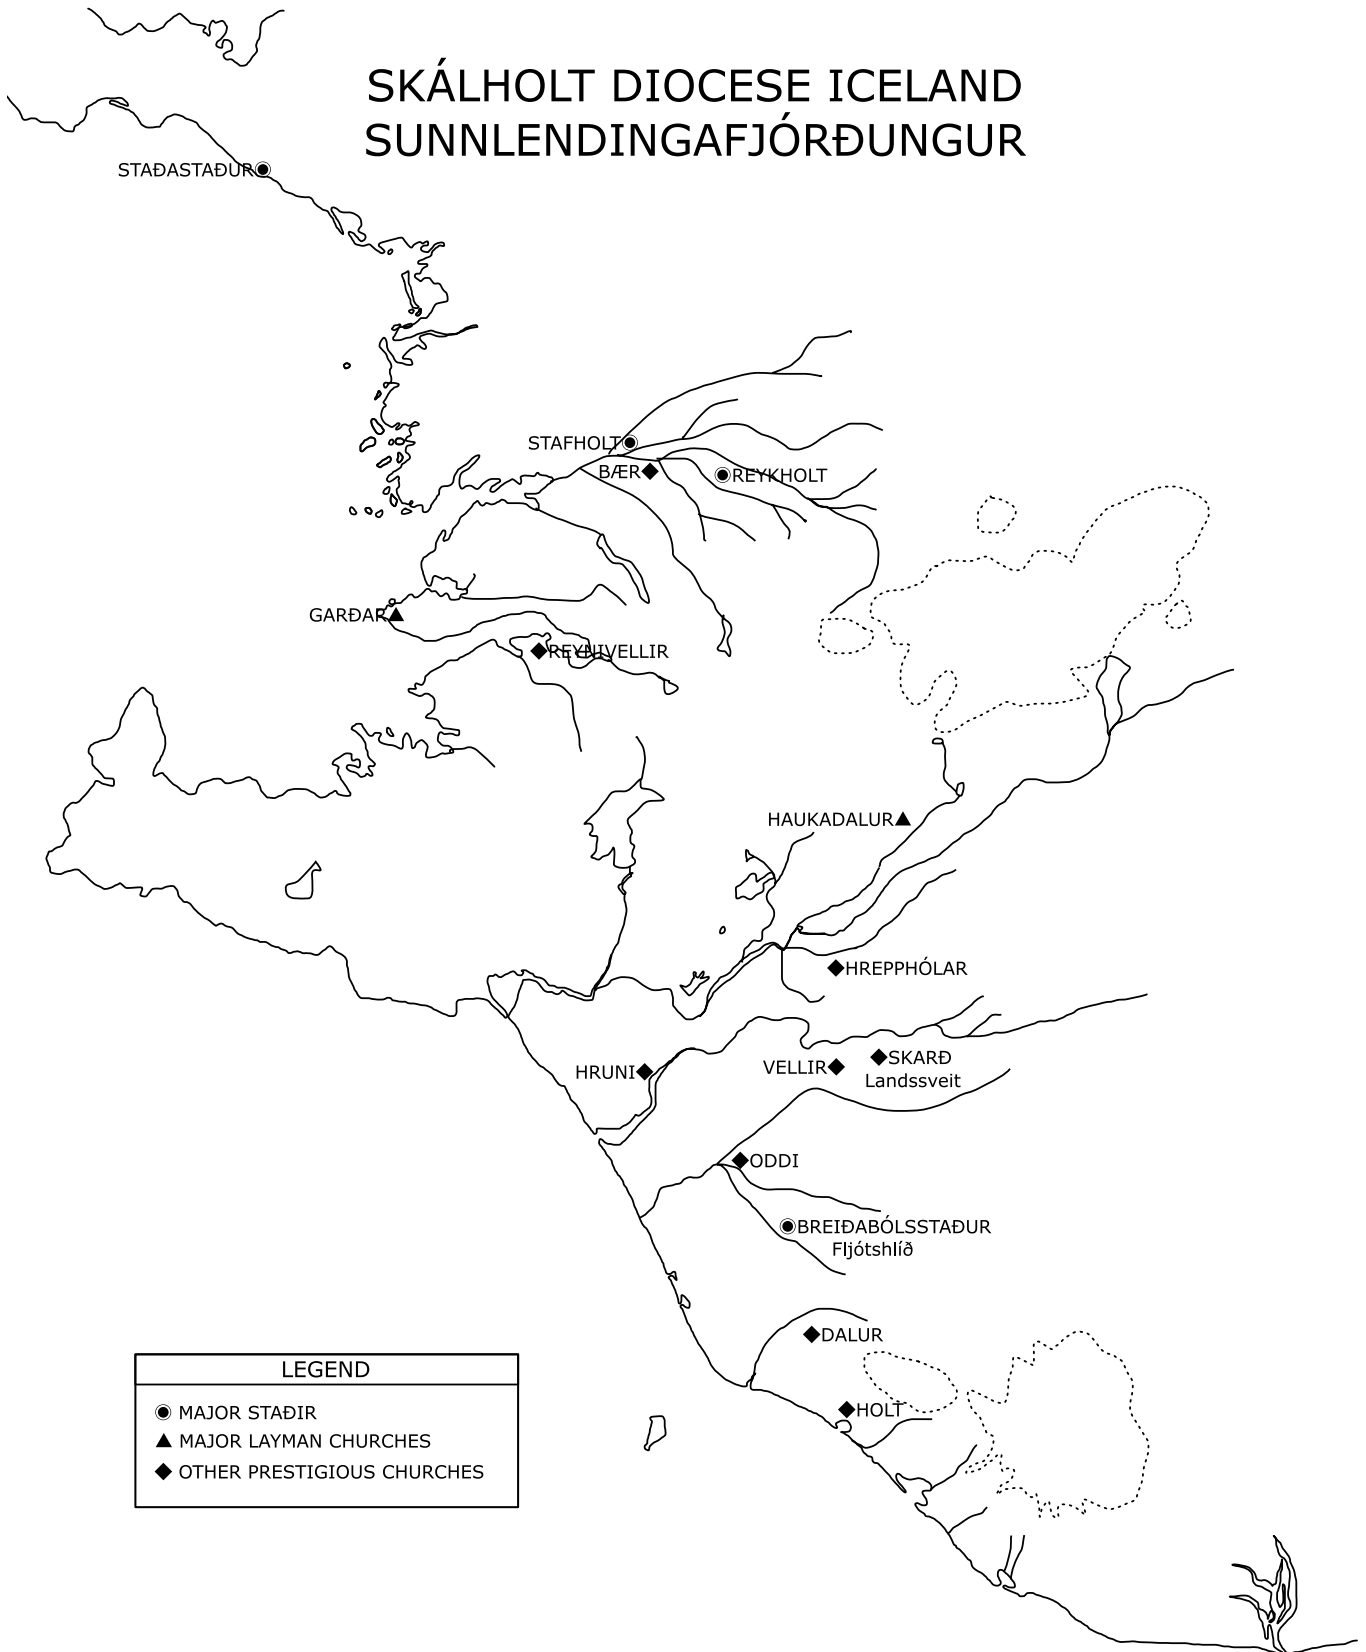

SKÁLHOLT DIOCESE ICELAND SUNNLENDINGAFJÓRÐUNGUR

LEGEND	
●	MAJOR STAÐIR
▲	MAJOR LAYMAN CHURCHES
◆	OTHER PRESTIGIOUS CHURCHES