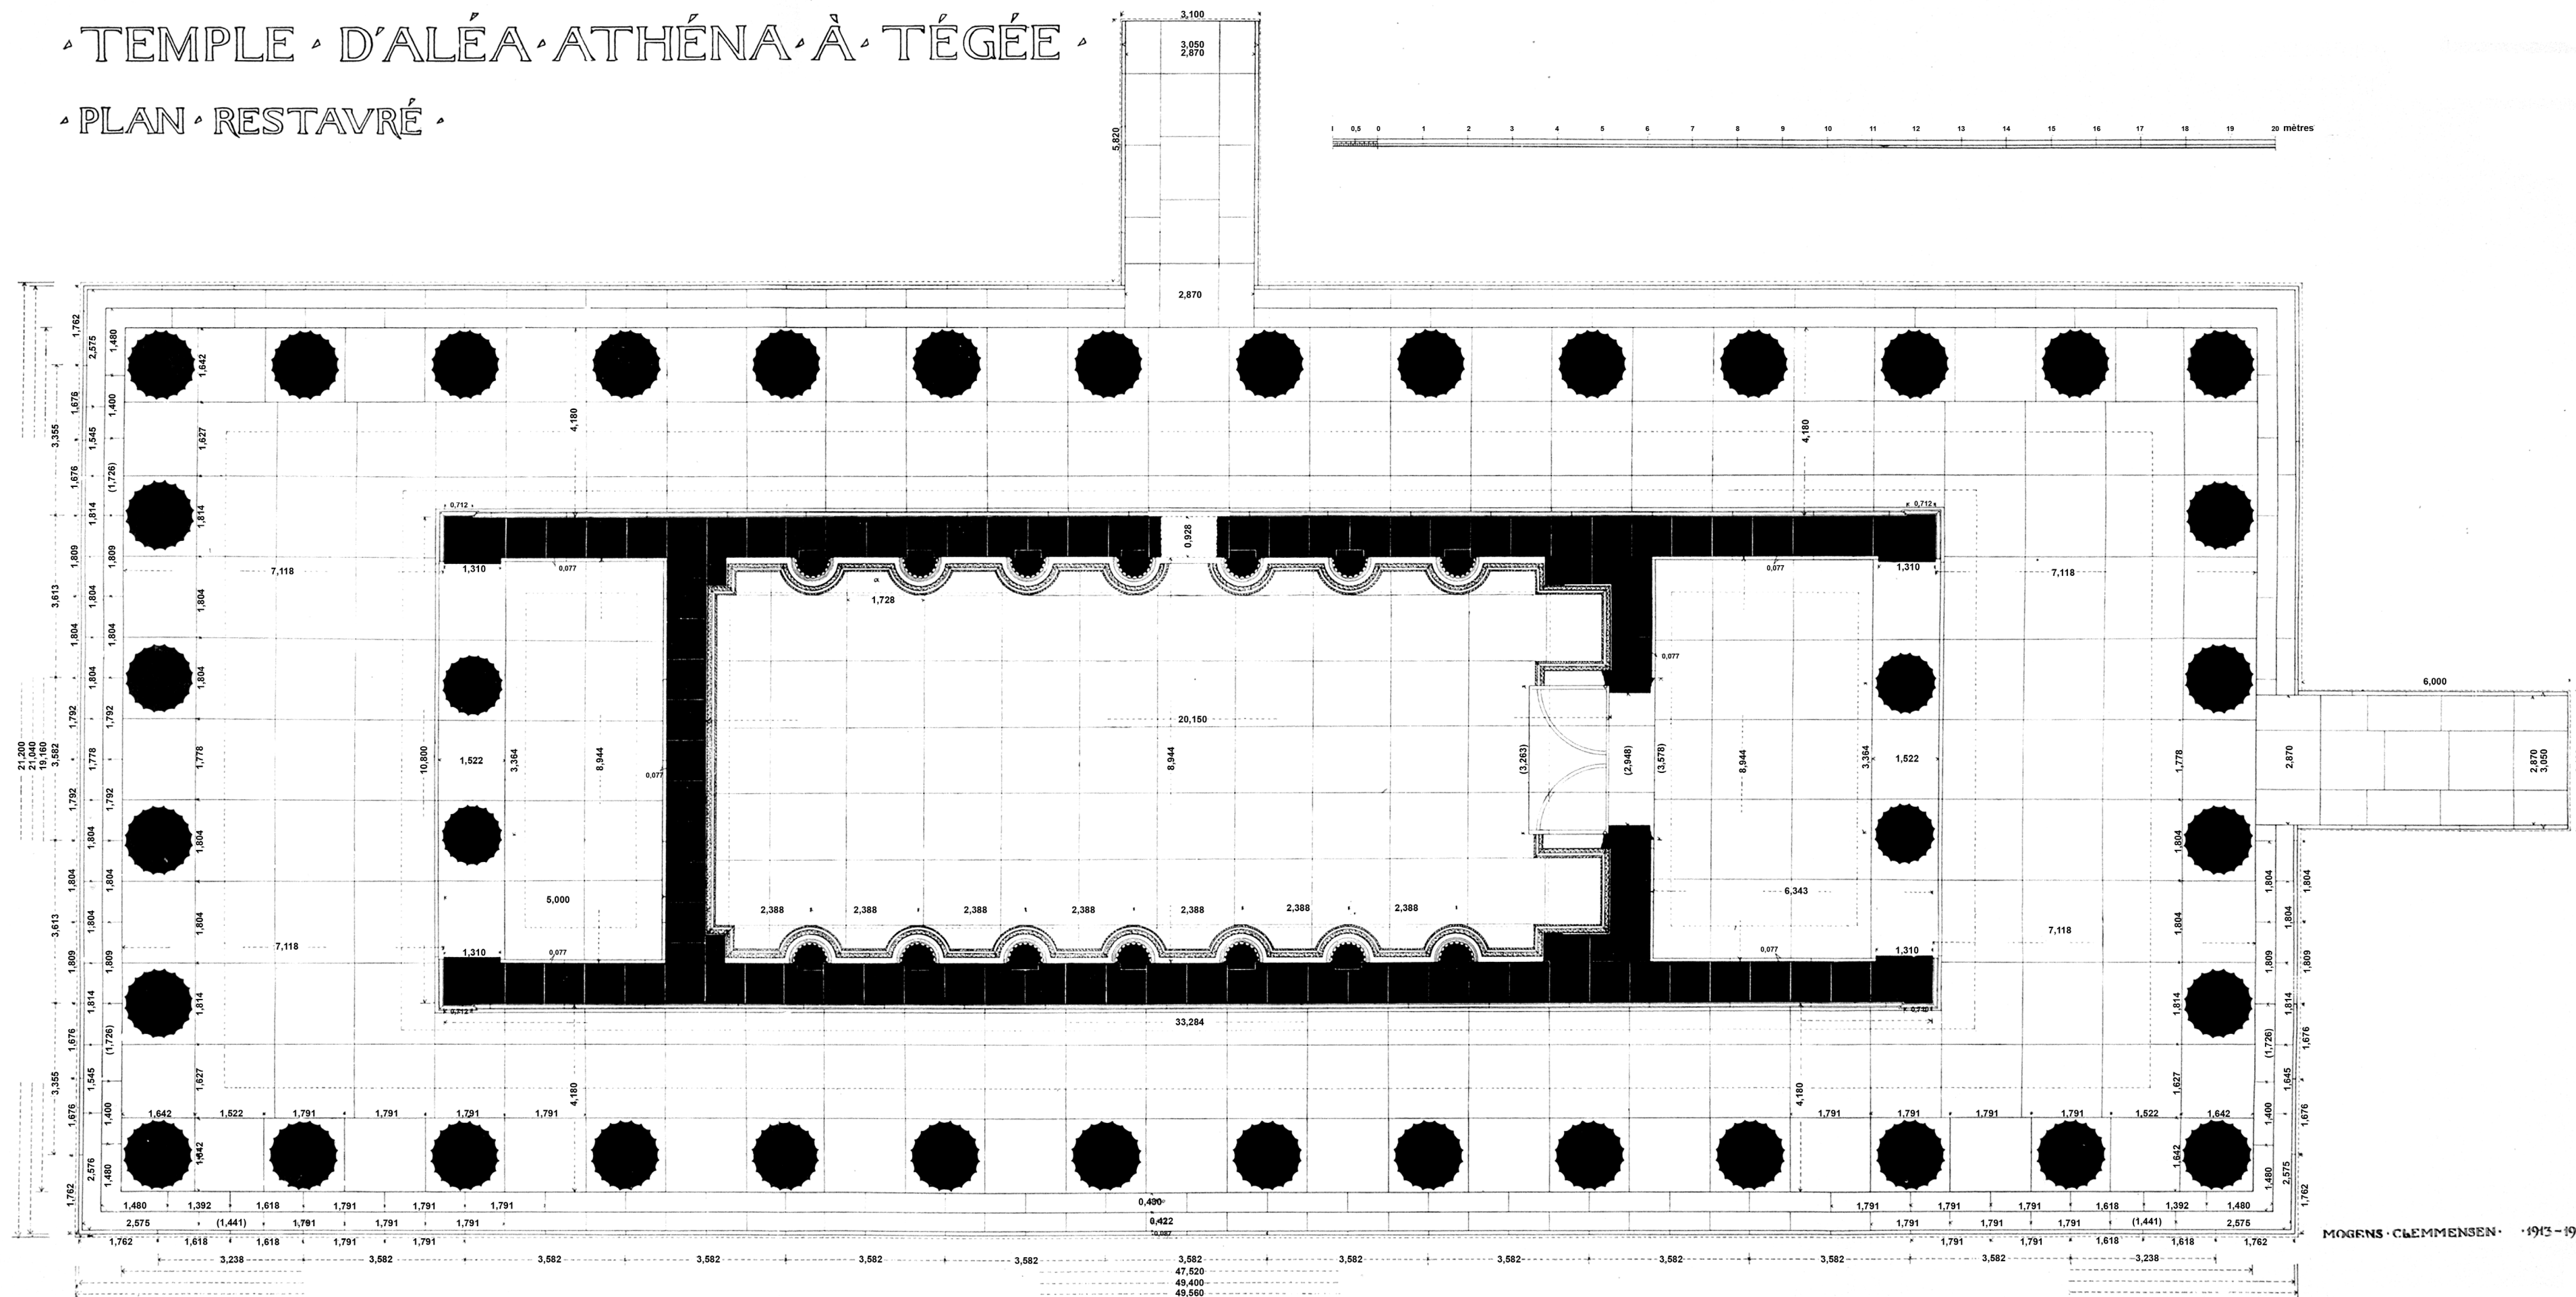

TEMPLE D'ALÉA ATHÉNA À TÉGÉE
 PLAN RESTAURÉ

Plate 1. Reconstructed plan of the Classical temple, according to the French publication. See for various corrections and adjustments the texts in this contribution and in section xvii (Pakkanen); in this plate hand-written dimensions in the original drawing have been replaced without changes. Scale 1 : 150. (From Dugas *et al.*, *Tégée*, pl. 9-11; prepared for this publication by Østby)